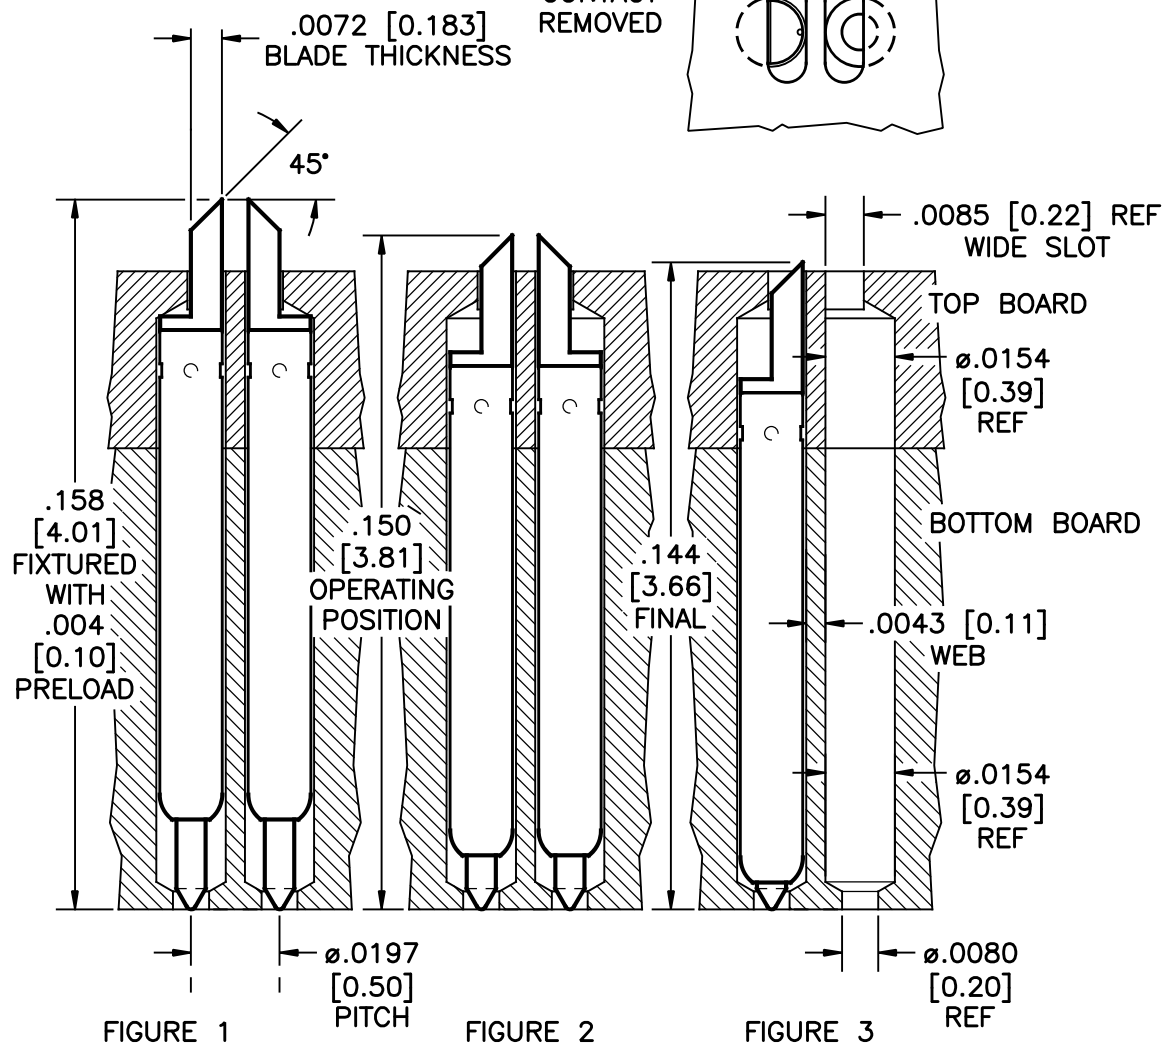

FIGURE 4
 TOP VIEW
 WITH ONE
 CONTACT
 REMOVED

FIGURE 5 SCALE DOUBLED

FIGURE 6
 ISOMETRIC VIEW
 OF DUT PLUNGER
 SCALE DOUBLED

- PROPRIETARY DOCUMENT -
 REPRODUCTION, USE, AND/OR ANY DISCLOSURE
 OF THIS INFORMATION REQUIRES THE EXPRESS
 WRITTEN CONSENT OF SIGNAL INTEGRITY, INC.